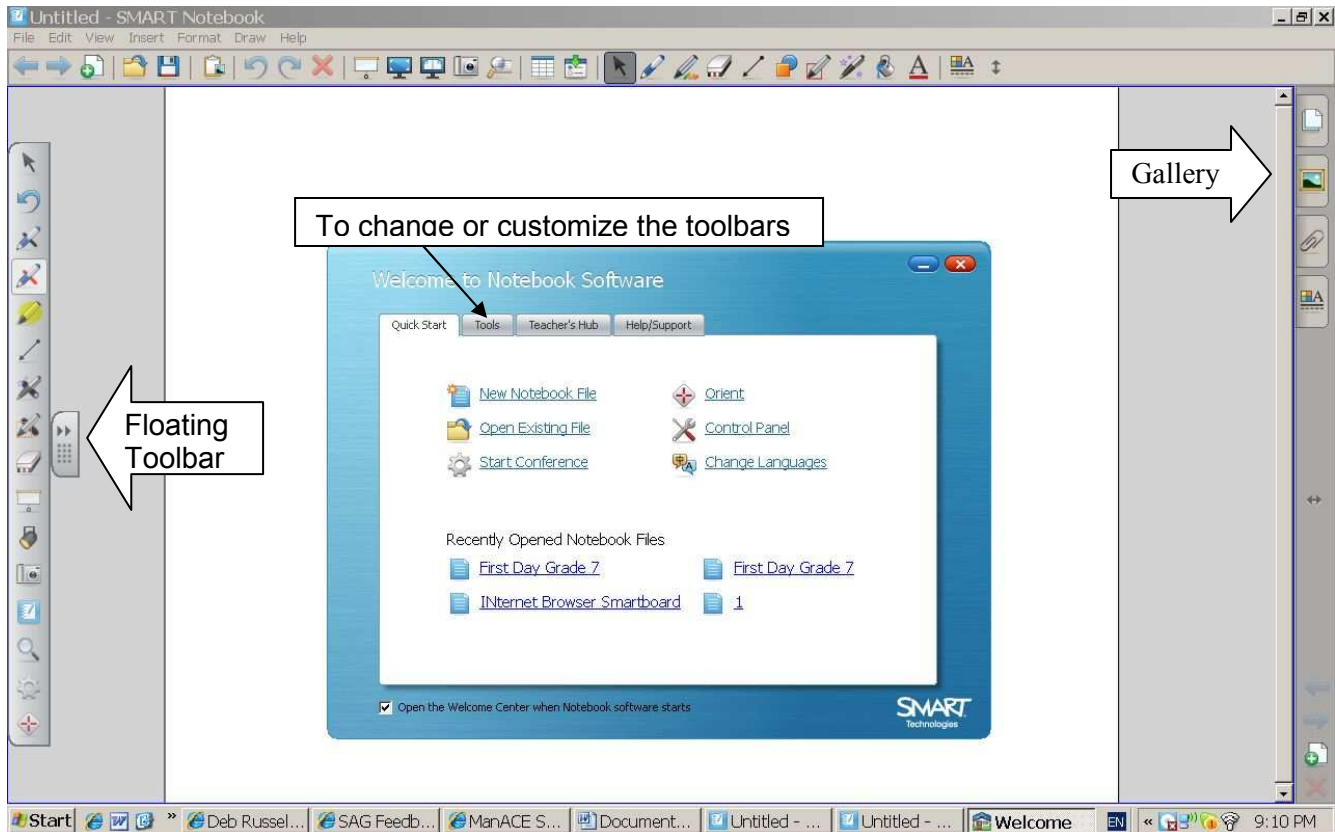

SMARTBoard

Quick Reference Sheet

Notebook Software Main Screen

Main Tools - In Notebook and on Floating Toolbar

Normal Stuff

Formatting colours

Move toolbar from top to bottom

Screens